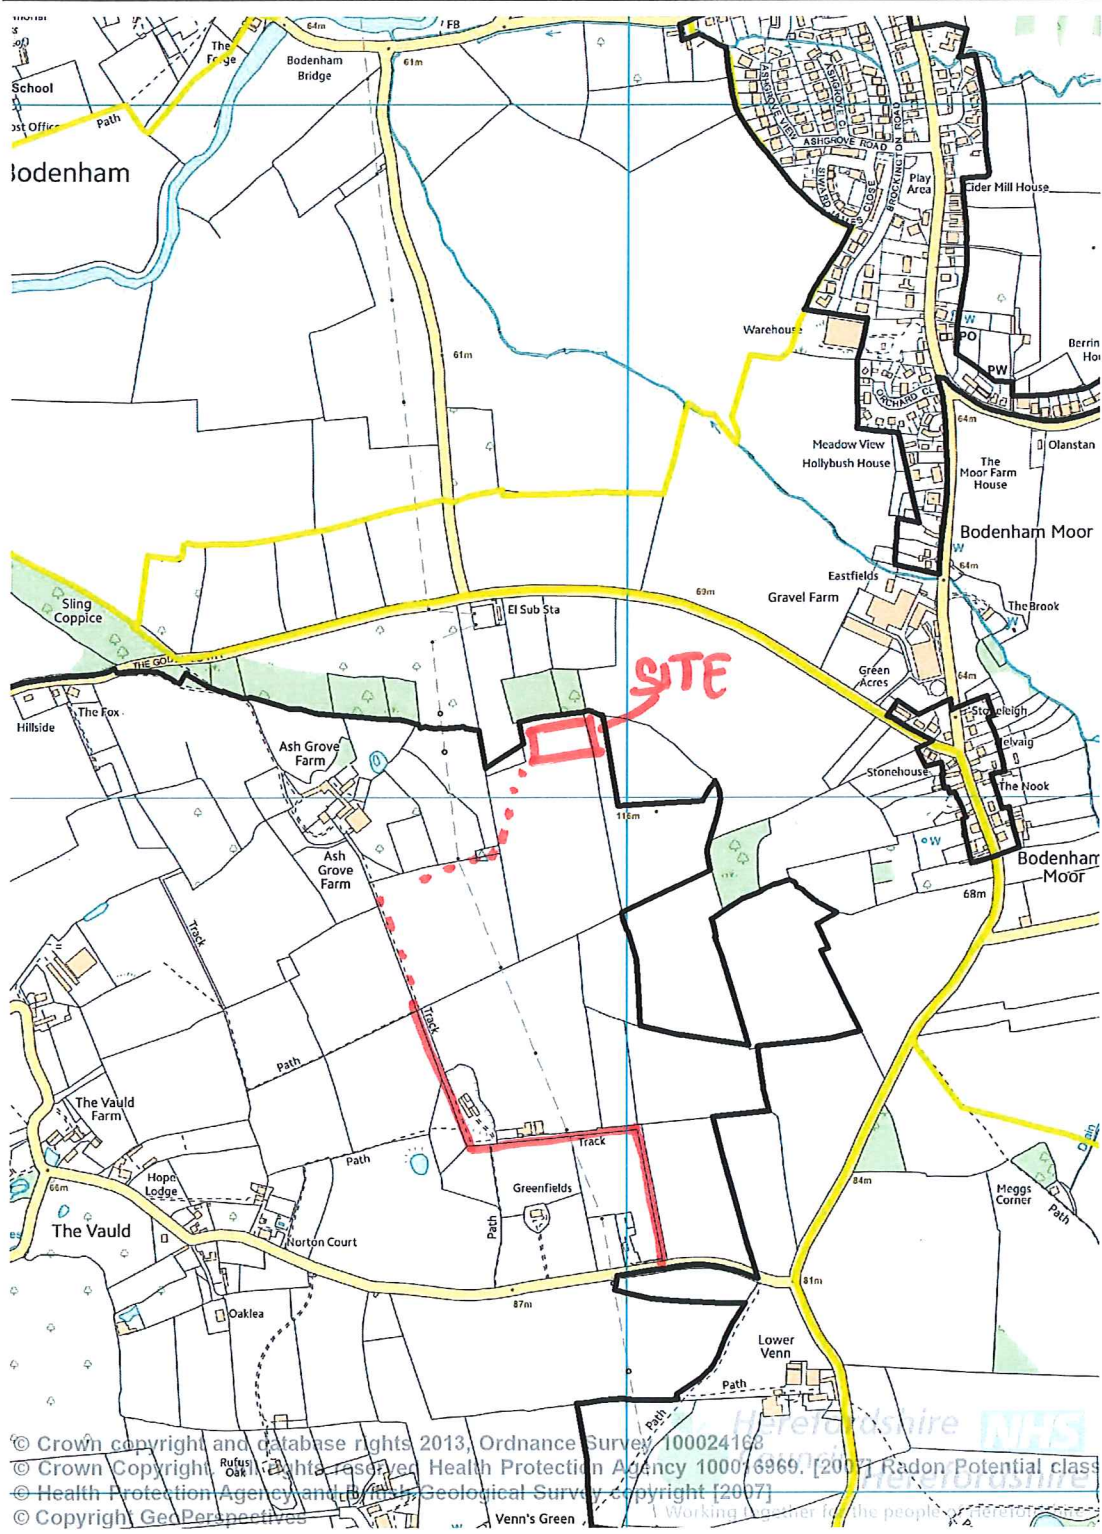

Planning Services
Blue School House
Blueschool Street
Hereford HR1 2ZB
Planning_enquiries@herefordshire.gov.uk

Location:
Description:
Map Zoom: 1580 m